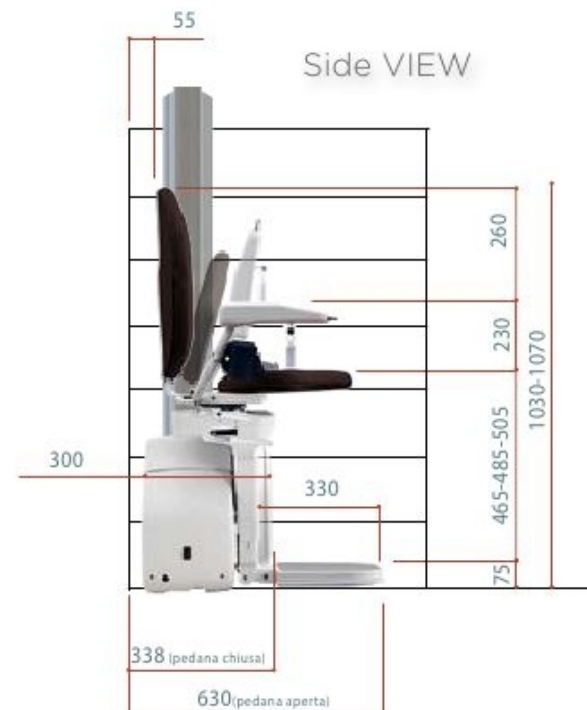

I prefer **Platinum.**

www.cabop.es

Salvaescaleras

Technical specification

The HORIZON Stairlift

Front VIEW

Detail 1
Arms and seat
adjustment.

Plan VIEW

Side VIEW

Detail 2
Incline rail start position
and incline rail end
(swivelling position).

HORIZON,
the complete straight stairlift
from Platinum.