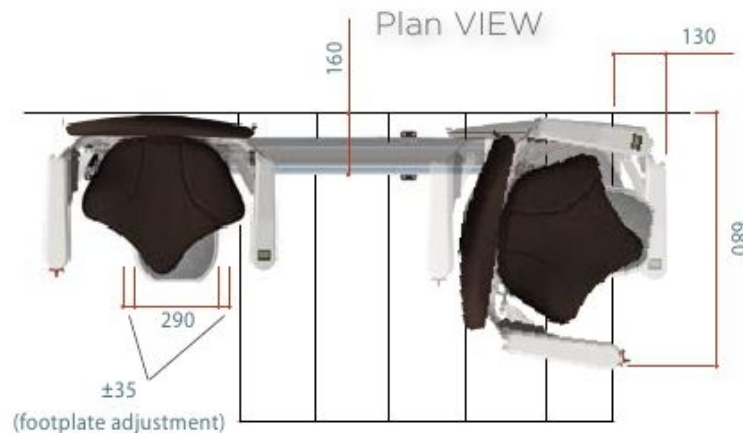

I prefer **Platinum.**

www.cabop.es

Salvaescaleras

Technical specification

The HORIZON Stairlift

Front VIEW

Detail 1
Arms and seat
adjustment.

Plan VIEW

Side VIEW

Detail 2
Incline rail start position
and incline rail end
(swivelling position).

HORIZON,
the complete straight stairlift
from Platinum.